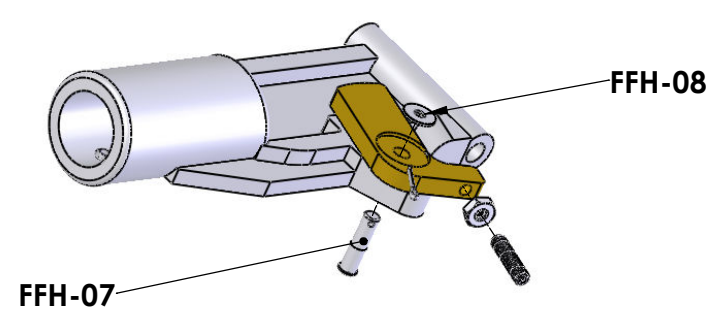

SURE STOP - 180 DEGREE HANDLE

DRYWALL MASTER TOOLS, INC.
FLAT FINISER HANDLE SCHEMATICS

QUADRANT STYLE HANDLE