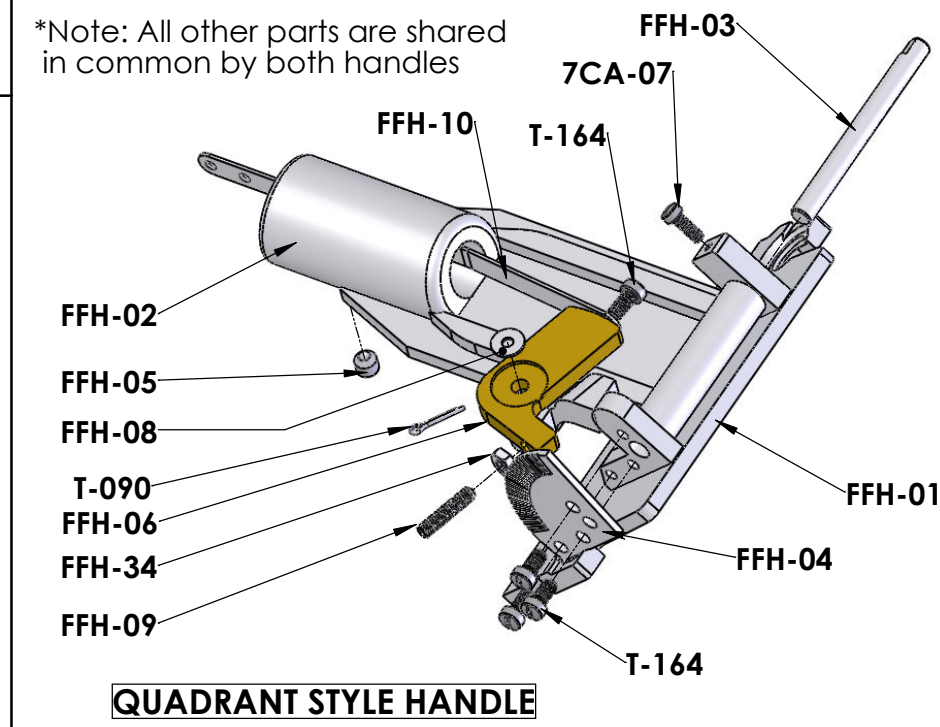

SURE STOP - 180 DEGREE HANDLE

DRYWALL MASTER TOOLS, INC.
FLAT FINISER HANDLE SCHEMATICS

QUADRANT STYLE HANDLE