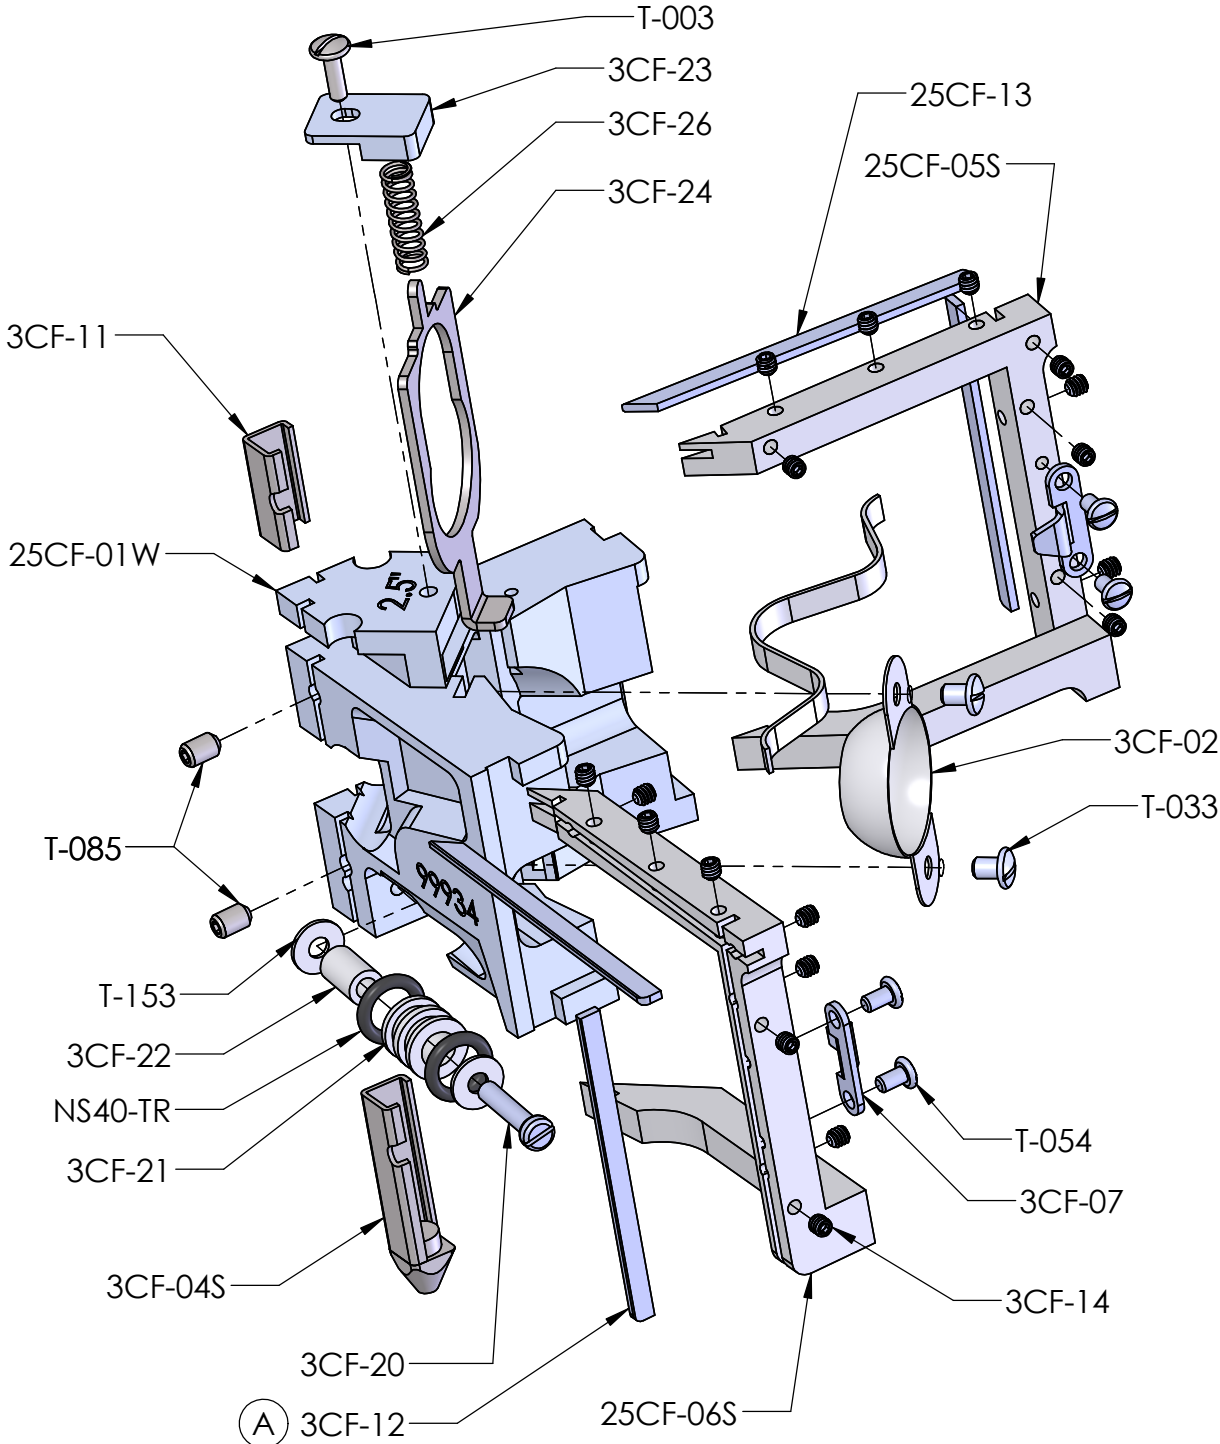

A - FOR STAINLESS STEEL SKIDS, ORDER 3CF-12A

25DMCFW

DRYWALL
MASTER

3CF-08

3CF-03

LEGACY PARTS