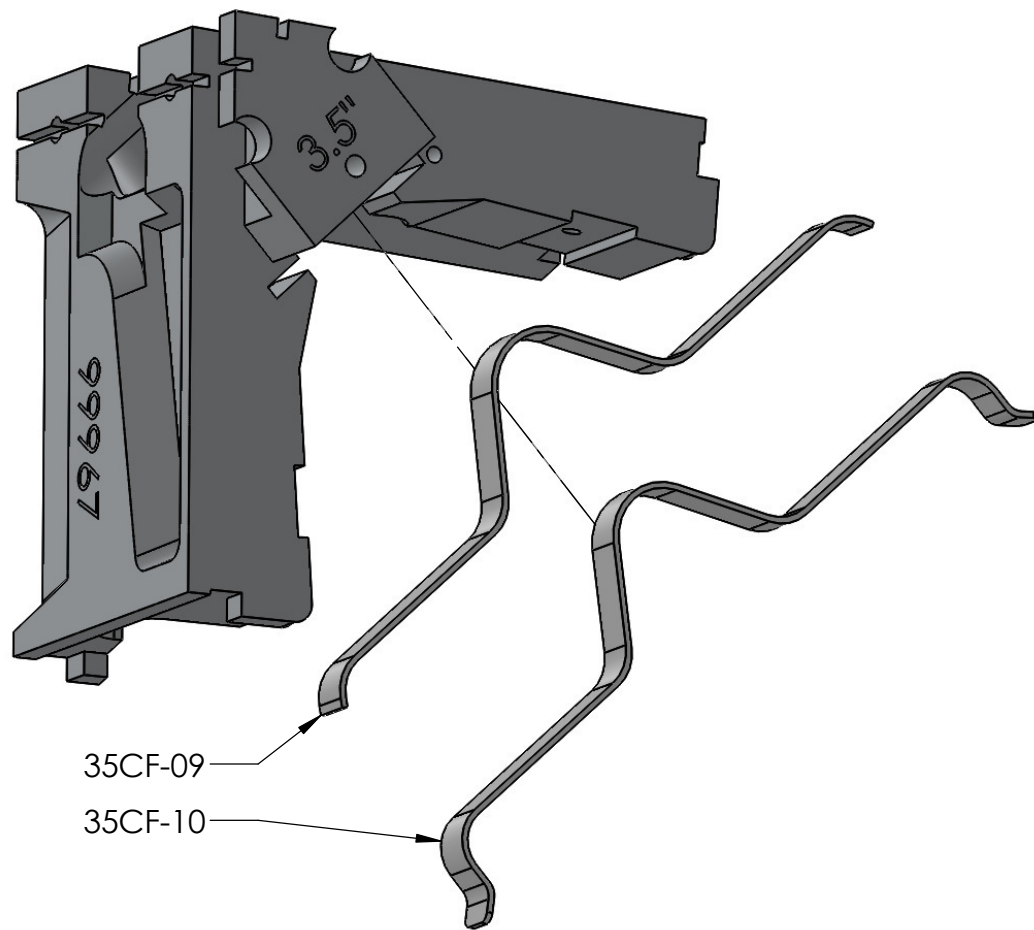

A - FOR STAINLESS STEEL SKIDS, ORDER 3CF-12A

305DMCFW

DRYWALL
MASTER

BALL LOCKING SPRING

3.5" LEGACY TENSION SPRINGS

LEGACY PARTS