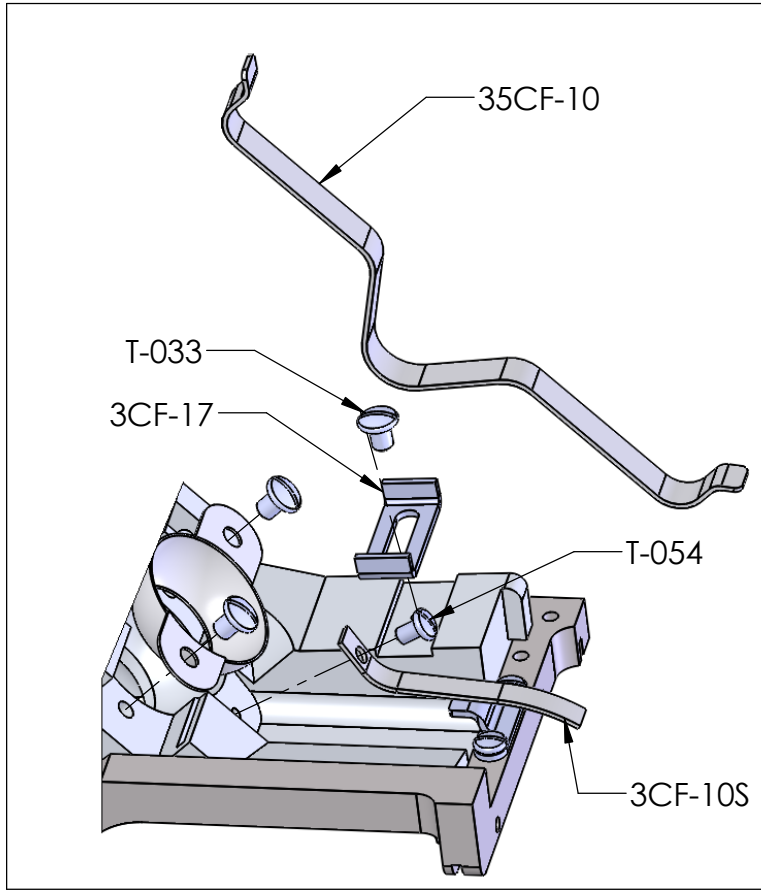

A - FOR STAINLESS STEEL SKIDS, ORDER 3CF-12A

305DMCFW

DRYWALL
MASTER

BALL LOCKING SPRING

3.5" LEGACY TENSION SPRINGS

LEGACY PARTS