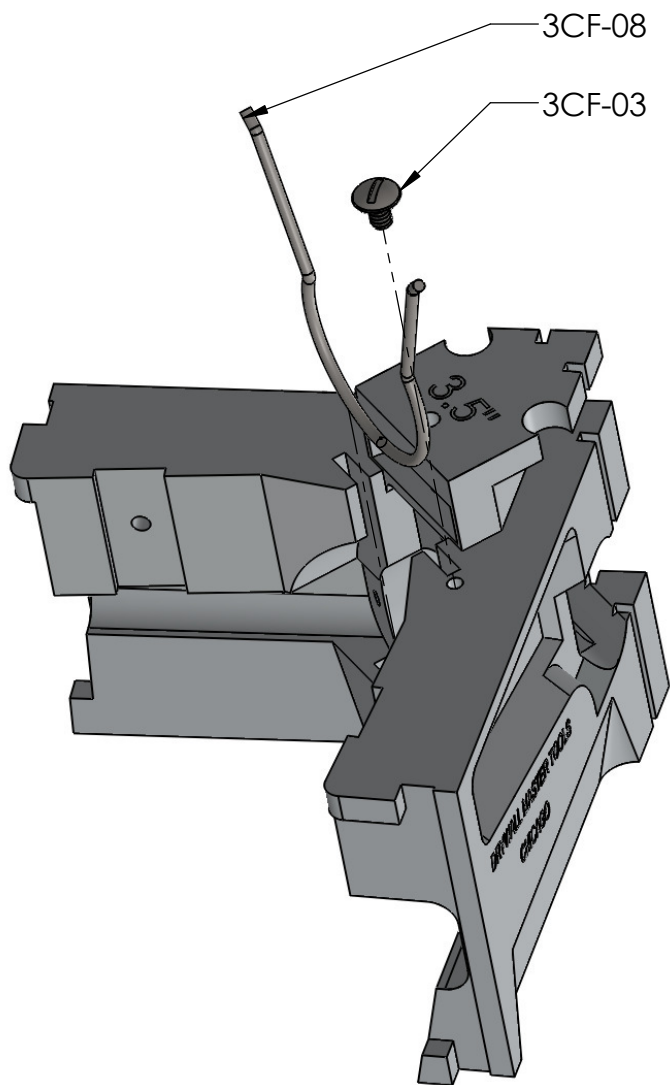

A - FOR STAINLESS STEEL SKIDS, ORDER 3CF-12A

305DMCFW

DRYWALL
MASTER

BALL LOCKING SPRING

3.5" LEGACY TENSION SPRINGS

LEGACY PARTS