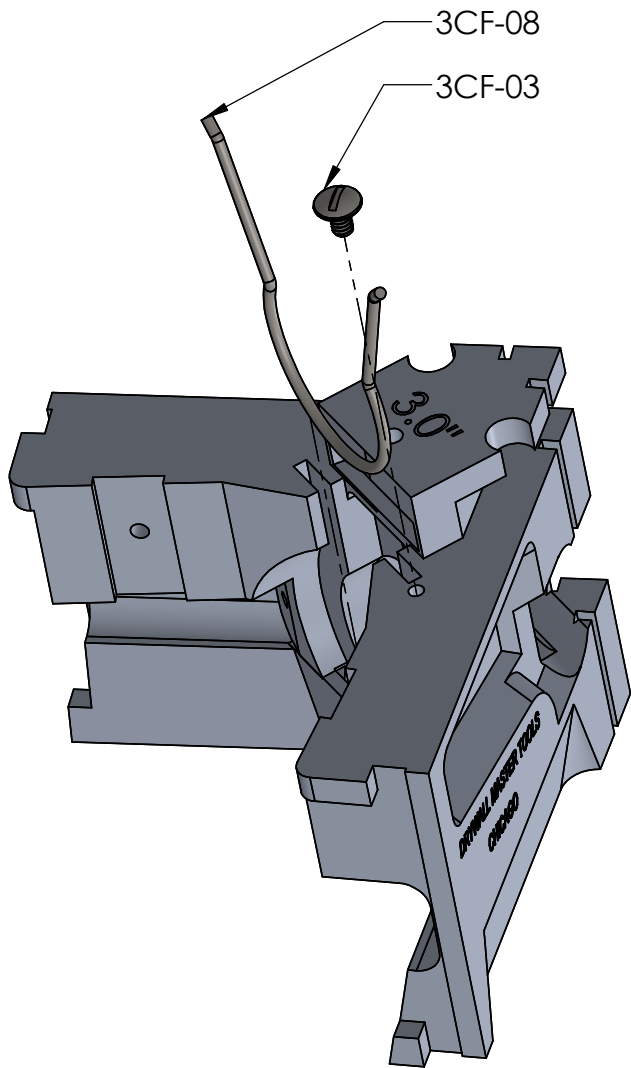

A - FOR STAINLESS STEEL SKIDS, ORDER 3CF-12A

30DMCFW

DRYWALL
MASTER

BALL LOCKING SPRING

3" LEGACY TENSION SPRINGS

LEGACY PARTS