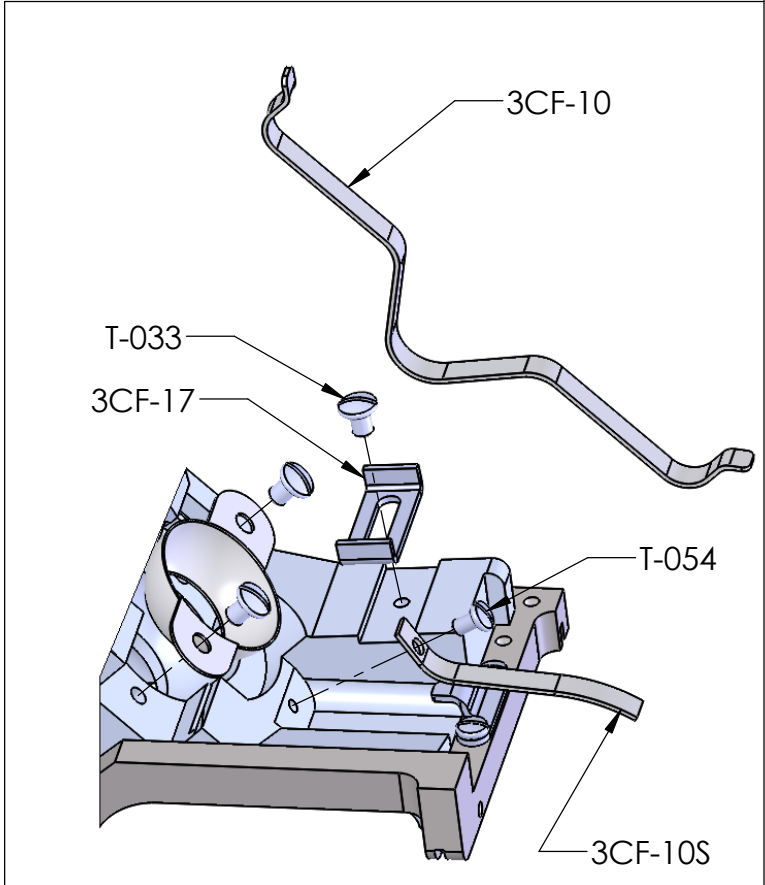

A - FOR STAINLESS STEEL SKIDS, ORDER 3CF-12A

30DMCFW

DRYWALL
MASTER

BALL LOCKING SPRING

3" LEGACY TENSION SPRINGS

LEGACY PARTS