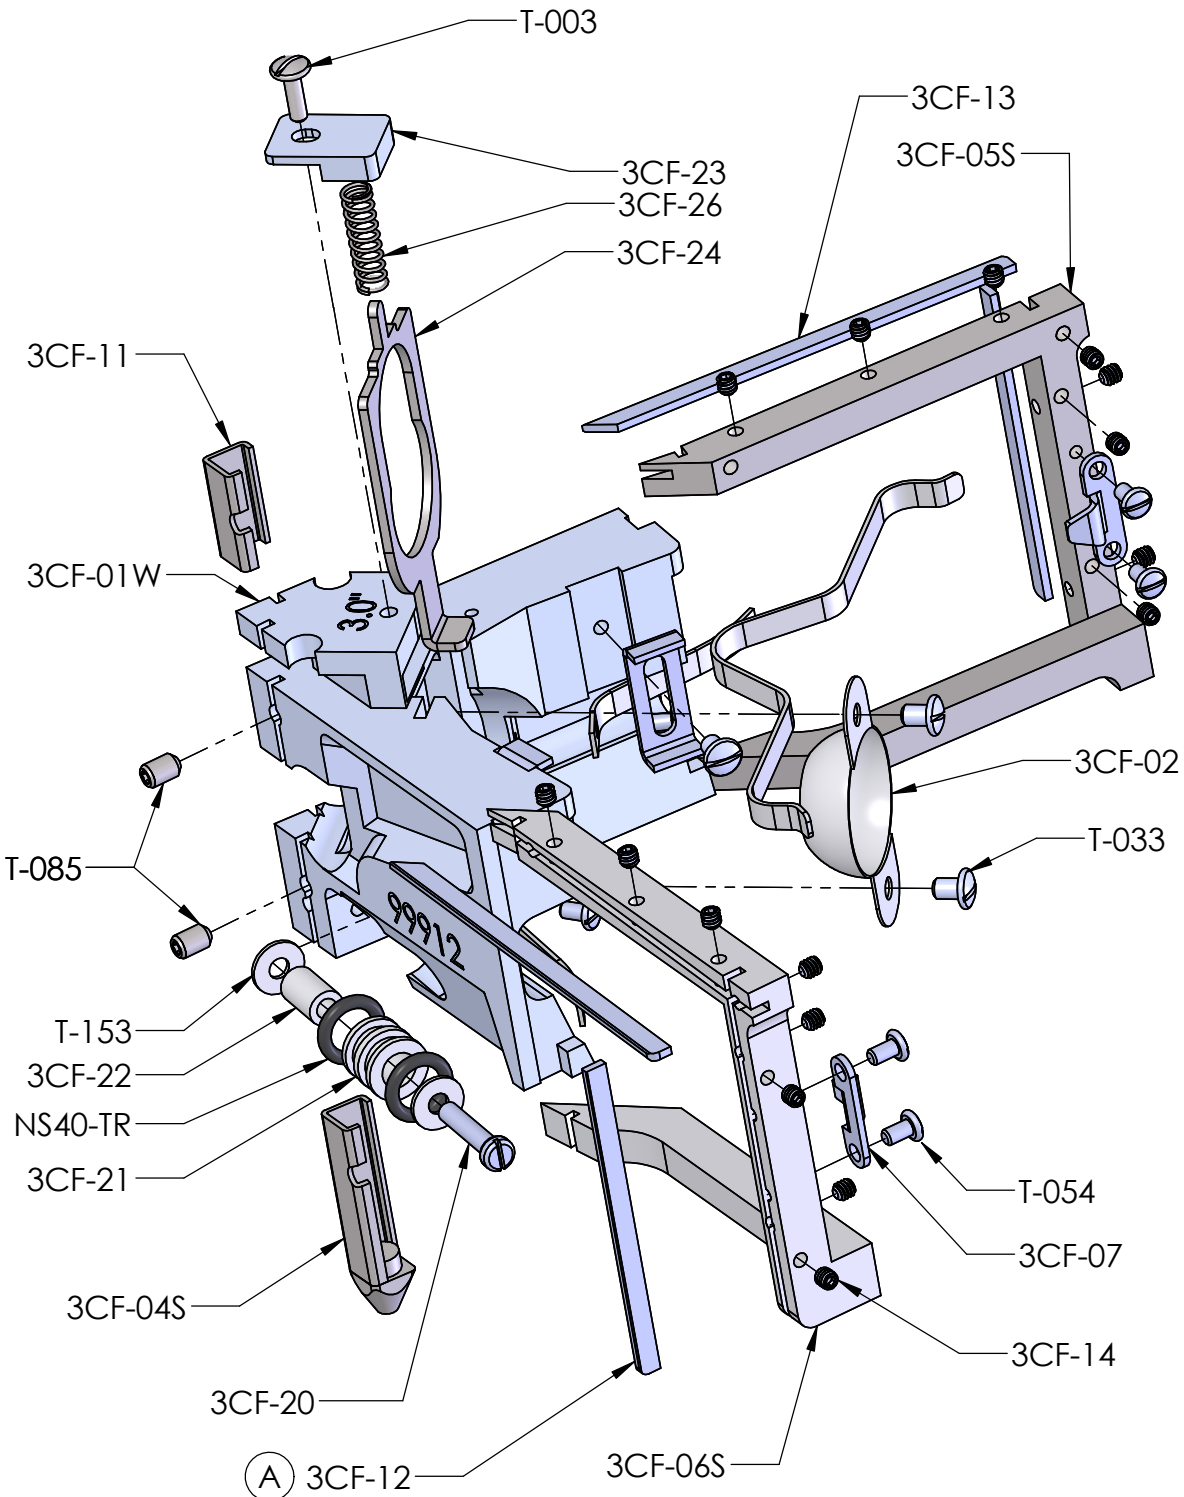

A - FOR STAINLESS STEEL SKIDS, ORDER 3CF-12A

30DMCFW

DRYWALL
MASTER

BALL LOCKING SPRING

3" LEGACY TENSION SPRINGS

LEGACY PARTS