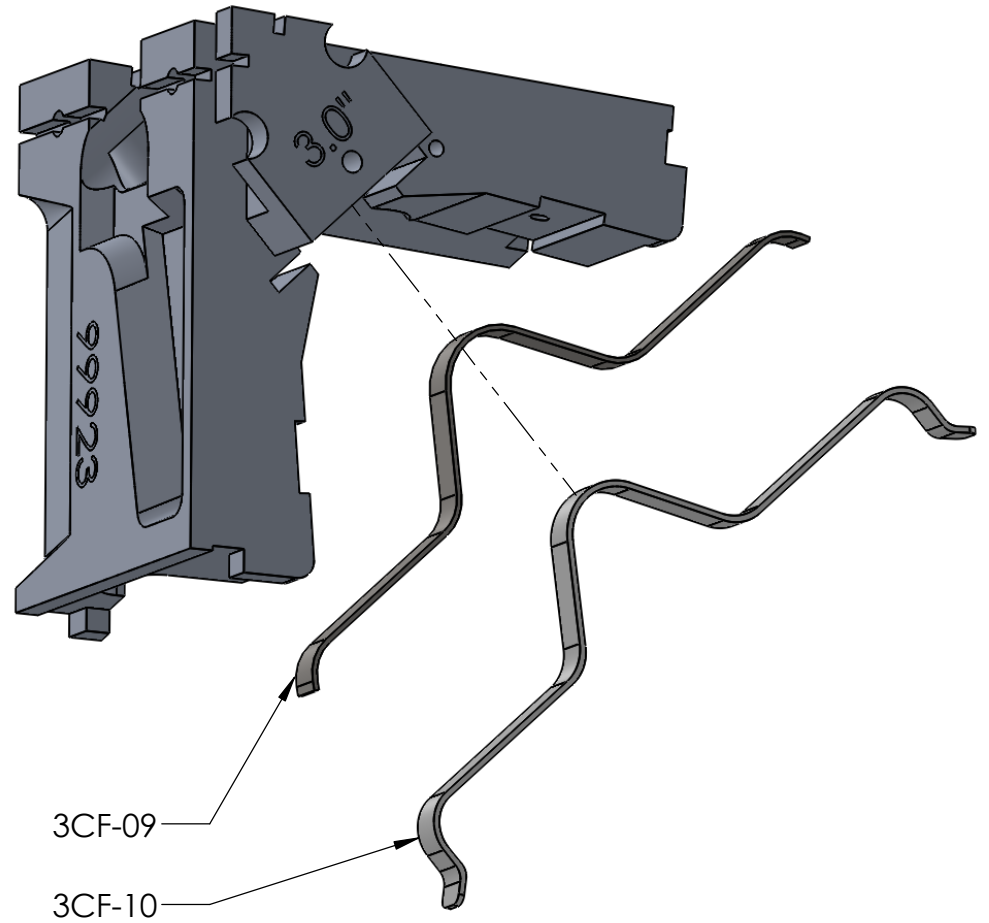

A - FOR STAINLESS STEEL SKIDS, ORDER 3CF-12A

30DMCFW

DRYWALL
MASTER

BALL LOCKING SPRING

3" LEGACY TENSION SPRINGS

LEGACY PARTS