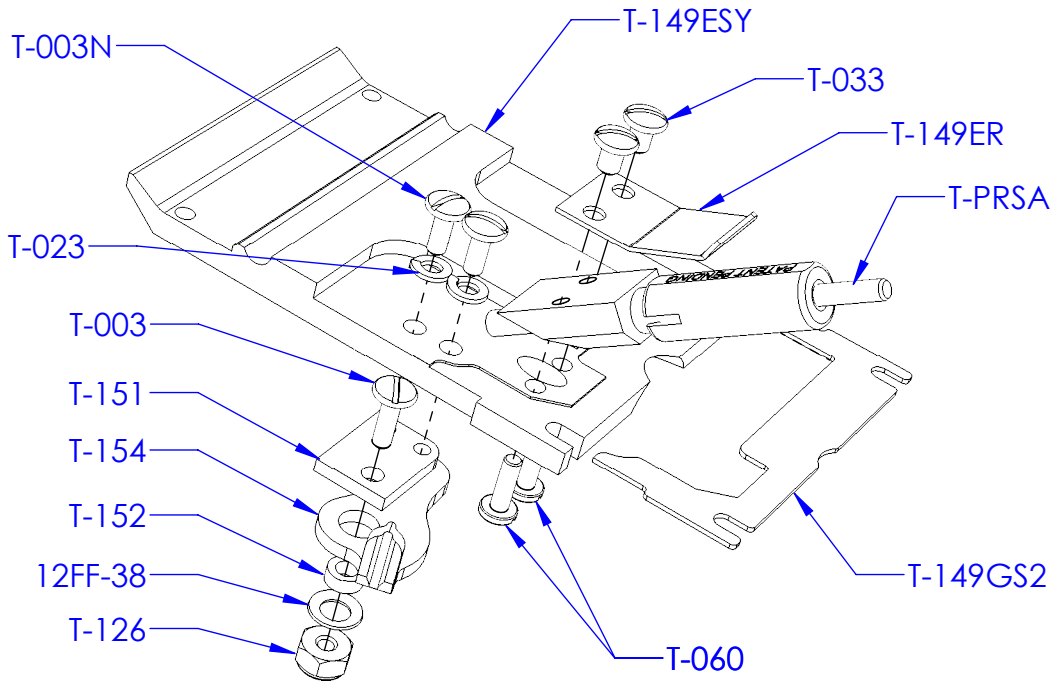

T-053

01DMTT

PG 2/7

KDMT-FV DETAIL

KDMT-GO DETAIL

Parts in red are included in kit.

T-149DMTZ DETAIL
EASY OFF COVER PLATE KIT

T-149ASSY DETAIL
COVER PLATE ASSEMBLY