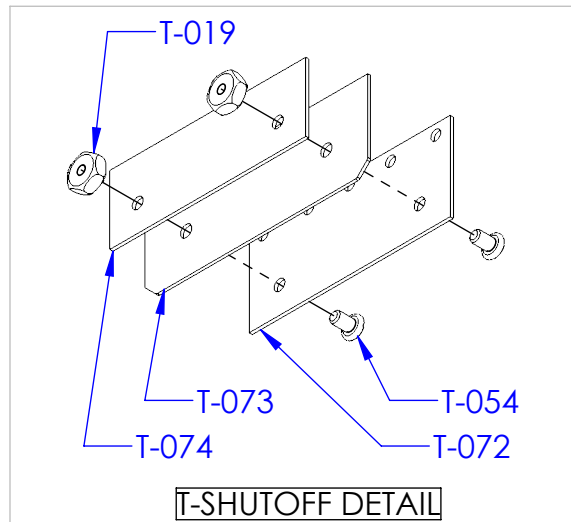

T-053

01DMTT

PG 2/7

KDMT-FV DETAIL

KDMT-GO DETAIL

Parts in red are included in kit.

T-149DMTZ DETAIL
EASY OFF COVER PLATE KIT

T-149ASSY DETAIL
COVER PLATE ASSEMBLY