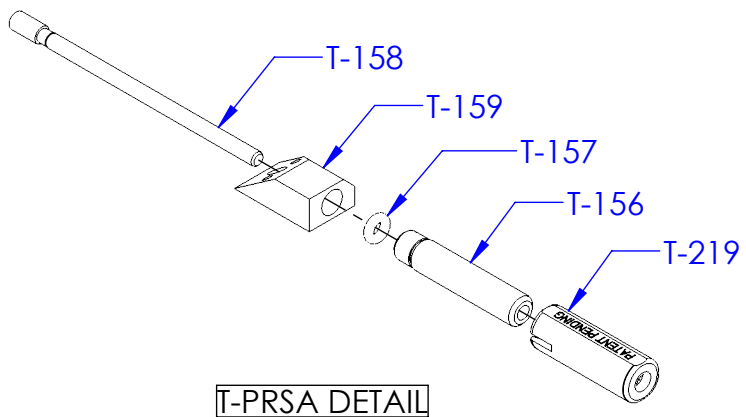

T-053

01DMTT

PG 2/7

KDMT-FV DETAIL

KDMT-GO DETAIL

Parts in red are included in kit.

T-149DMTZ DETAIL
EASY OFF COVER PLATE KIT

T-149ASSY DETAIL
COVER PLATE ASSEMBLY