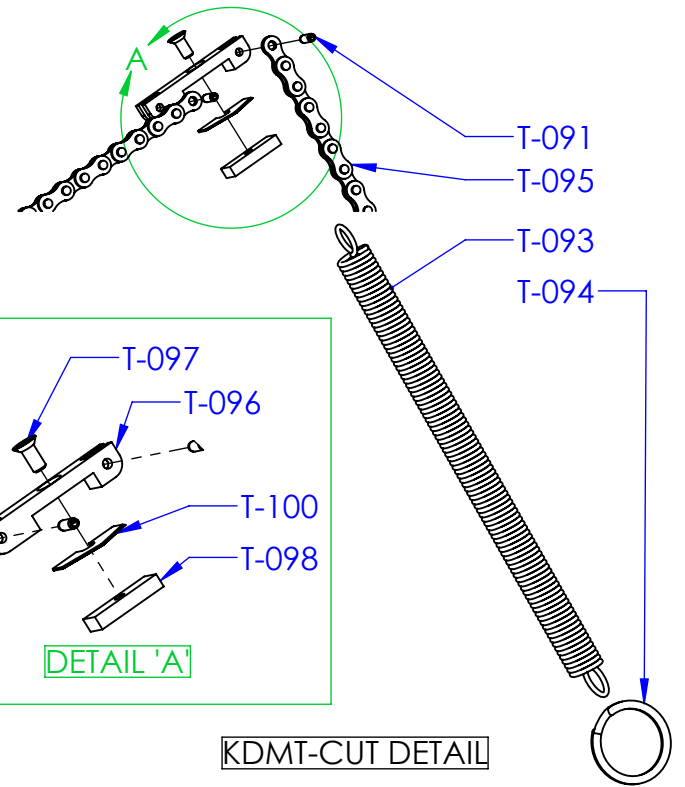

T-175-176S DETAIL

T-167ASS DETAIL

KDMT-CUT DETAIL

T-DRIVE DETAIL

01 DMTT

PG 1/7

T-CREASER

T-063

T-053

01DMTT

PG 2/7

KDMT-FV DETAIL

KDMT-GO DETAIL

Parts in red are included in kit.

T-149DMTZ DETAIL
EASY OFF COVER PLATE KIT

T-149ASSY DETAIL
COVER PLATE ASSEMBLY