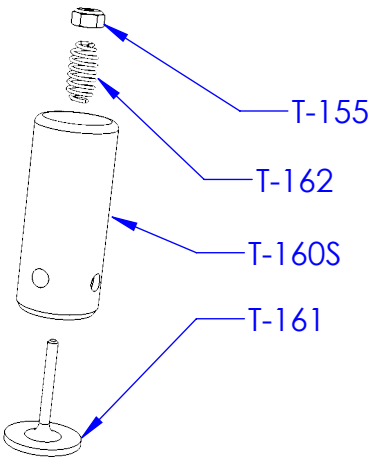

T-051

T-055

T-179

T-056

T-058L

T-179

T-052S

T-057

T-053

01DMTT

PG 2/7

KDMT-FV DETAIL

KDMT-GO DETAIL

Parts in red are included in kit.

T-149DMTZ DETAIL
EASY OFF COVER PLATE KIT

T-149ASSY DETAIL
COVER PLATE ASSEMBLY