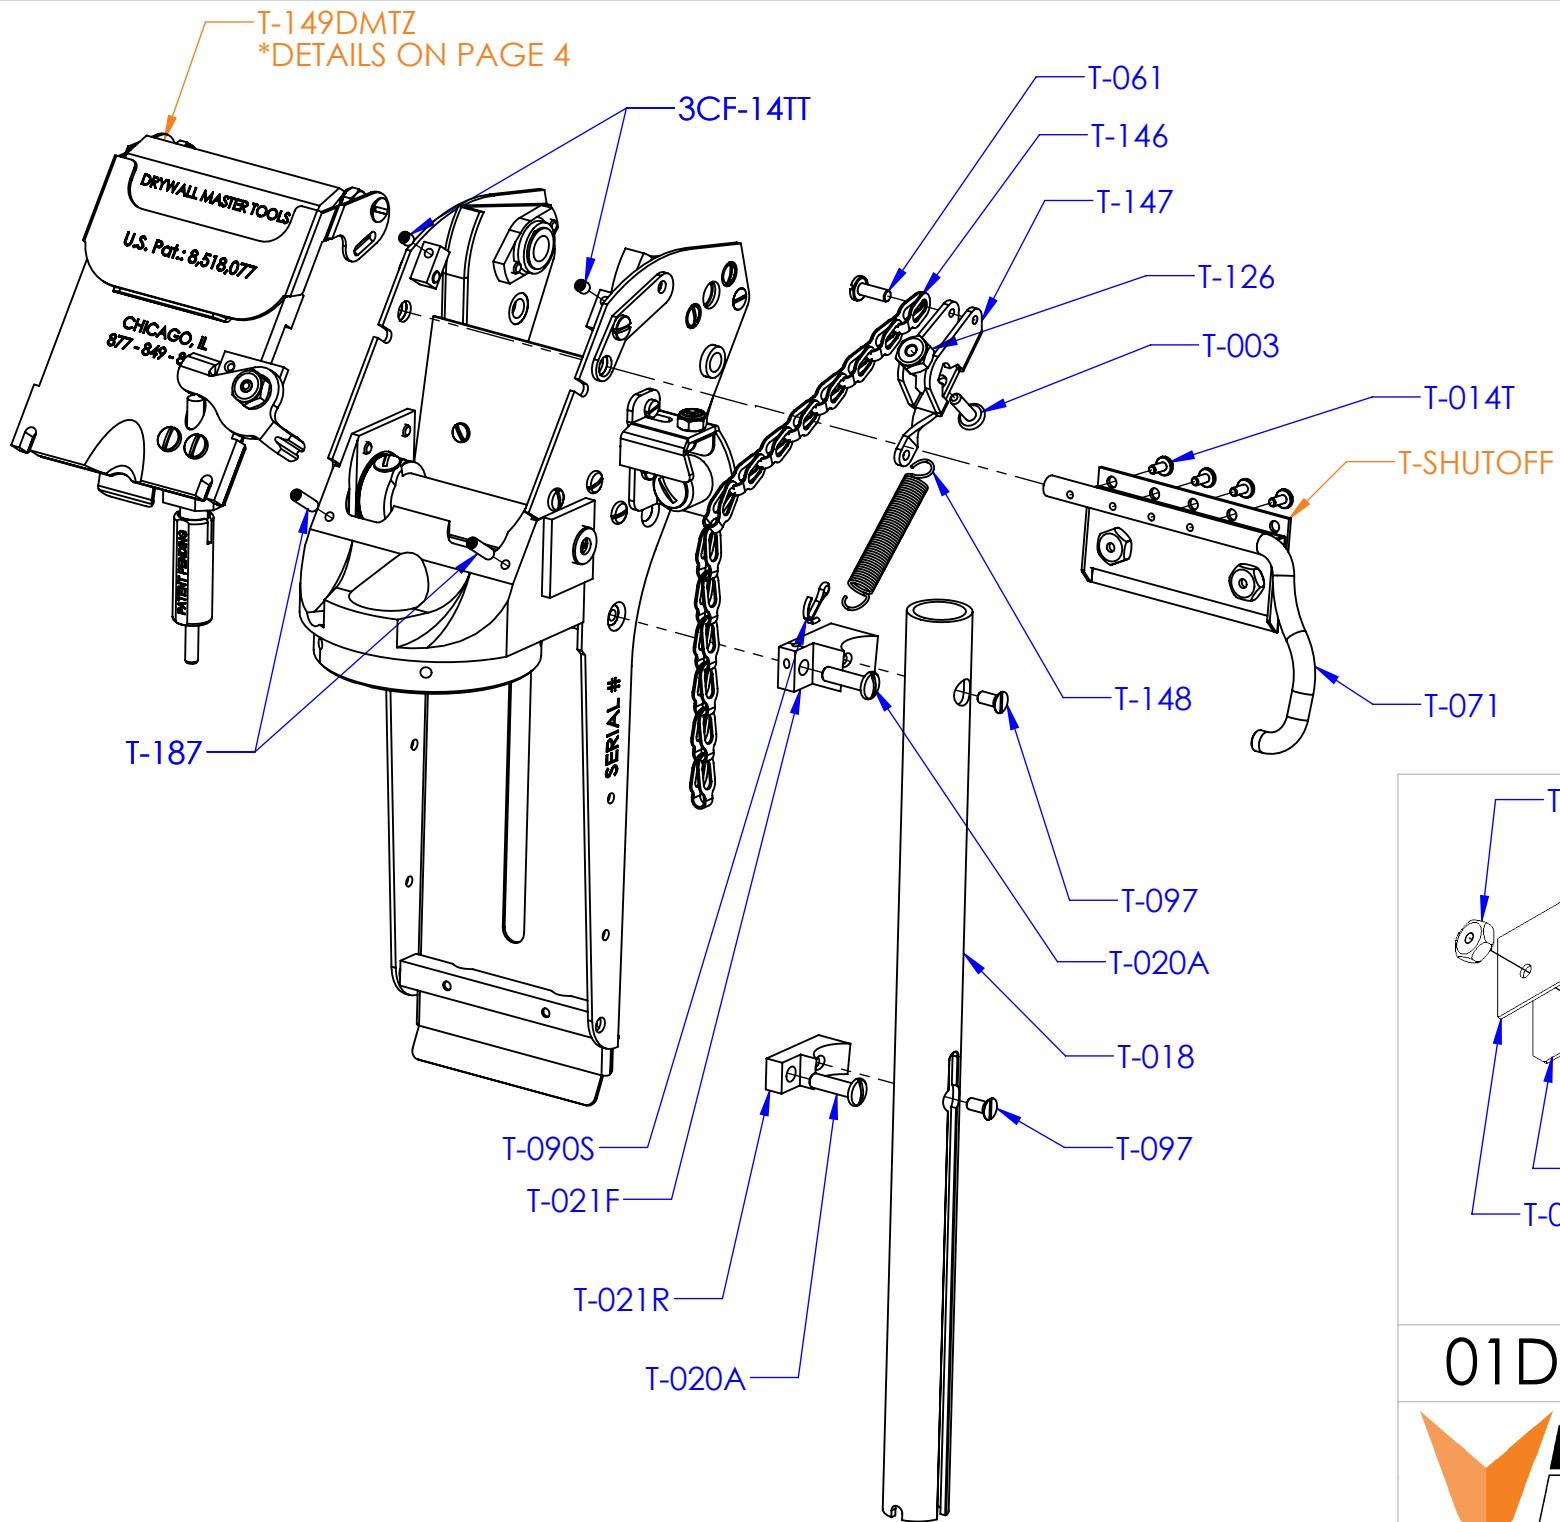

T-053

01DMTT

PG 2/7

KDMT-FV DETAIL

KDMT-GO DETAIL

Parts in red are included in kit.

T-149DMTZ DETAIL
EASY OFF COVER PLATE KIT

T-149ASSY DETAIL
COVER PLATE ASSEMBLY

T-PRSA DETAIL

01DMTT

PG 5/7

01DMTT

PG 6/7

01DMTT

PG 7/7