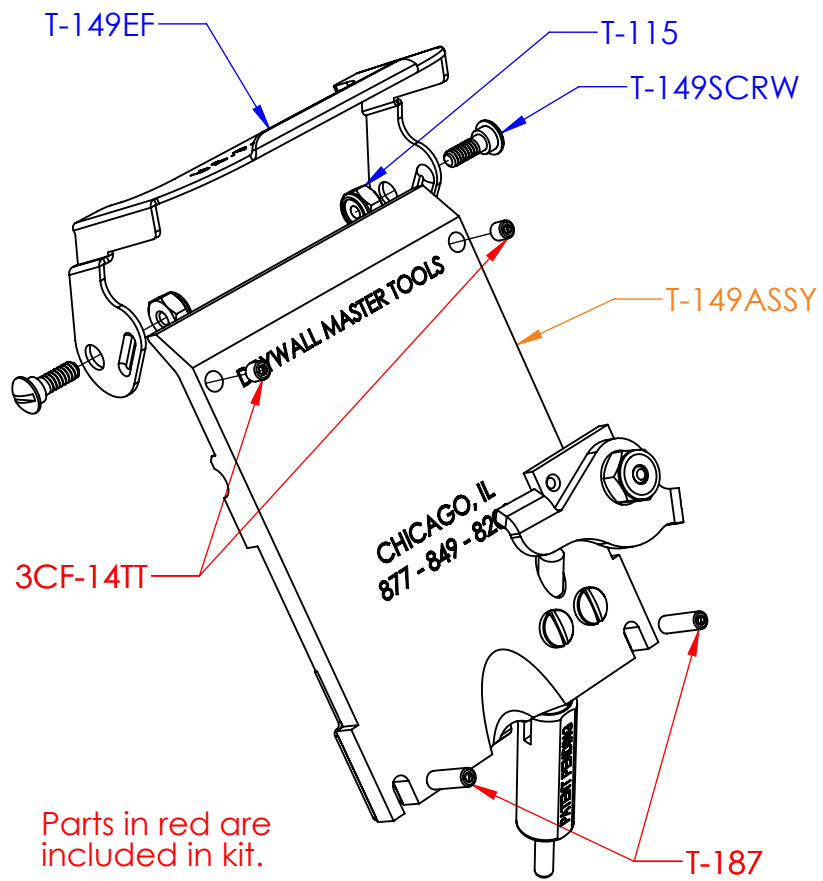

T-053

01DMTT

PG 2/7

KDMT-FV DETAIL

KDMT-GO DETAIL

Parts in red are included in kit.

T-149DMTZ DETAIL
EASY OFF COVER PLATE KIT

T-149ASSY DETAIL
COVER PLATE ASSEMBLY

T-PRSA DETAIL

01DMTT

PG 5/7

01DMTT

PG 6/7

01DMTT

PG 7/7