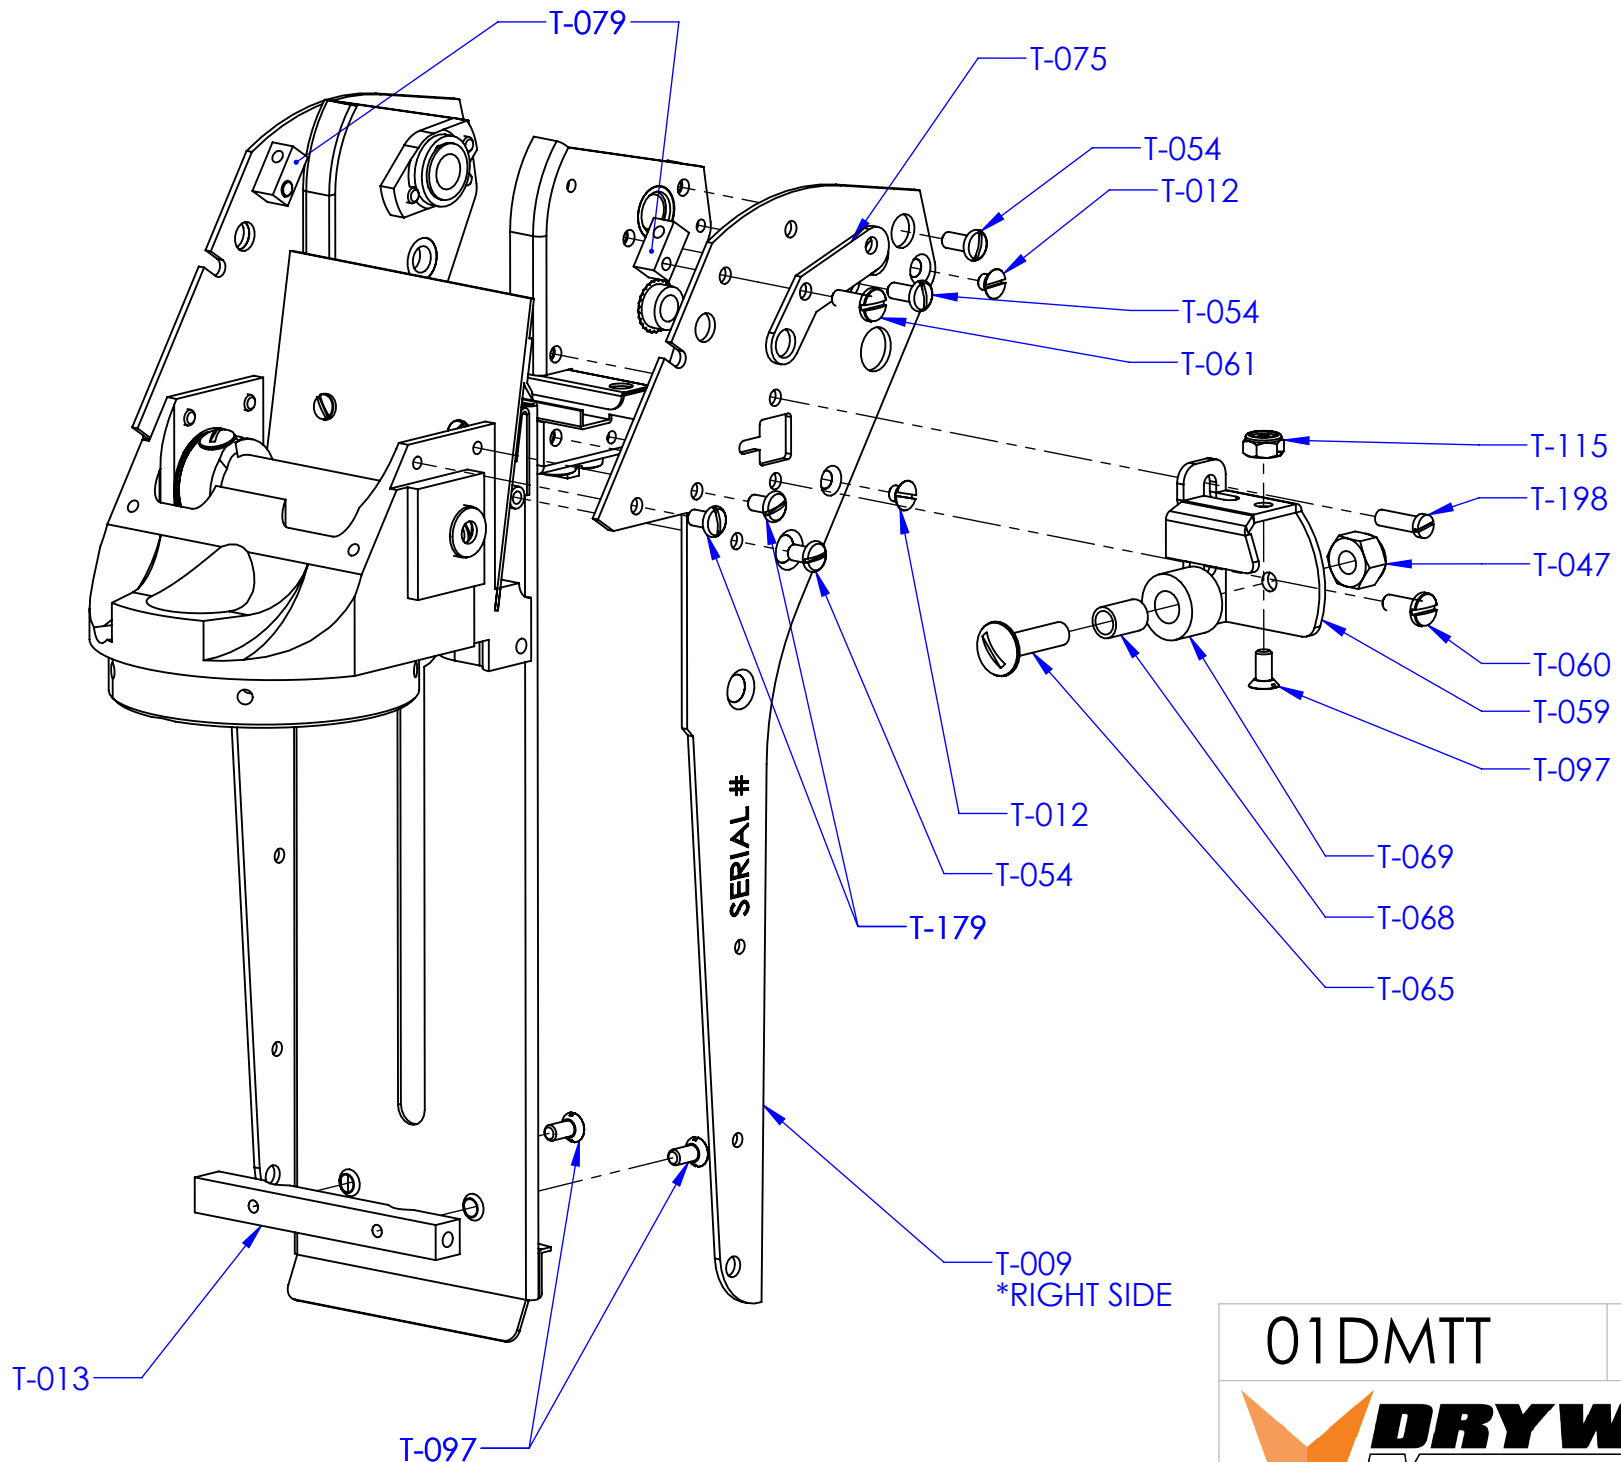

T-149ASSY DETAIL
COVER PLATE ASSEMBLY

01DMTT

PG 5/7