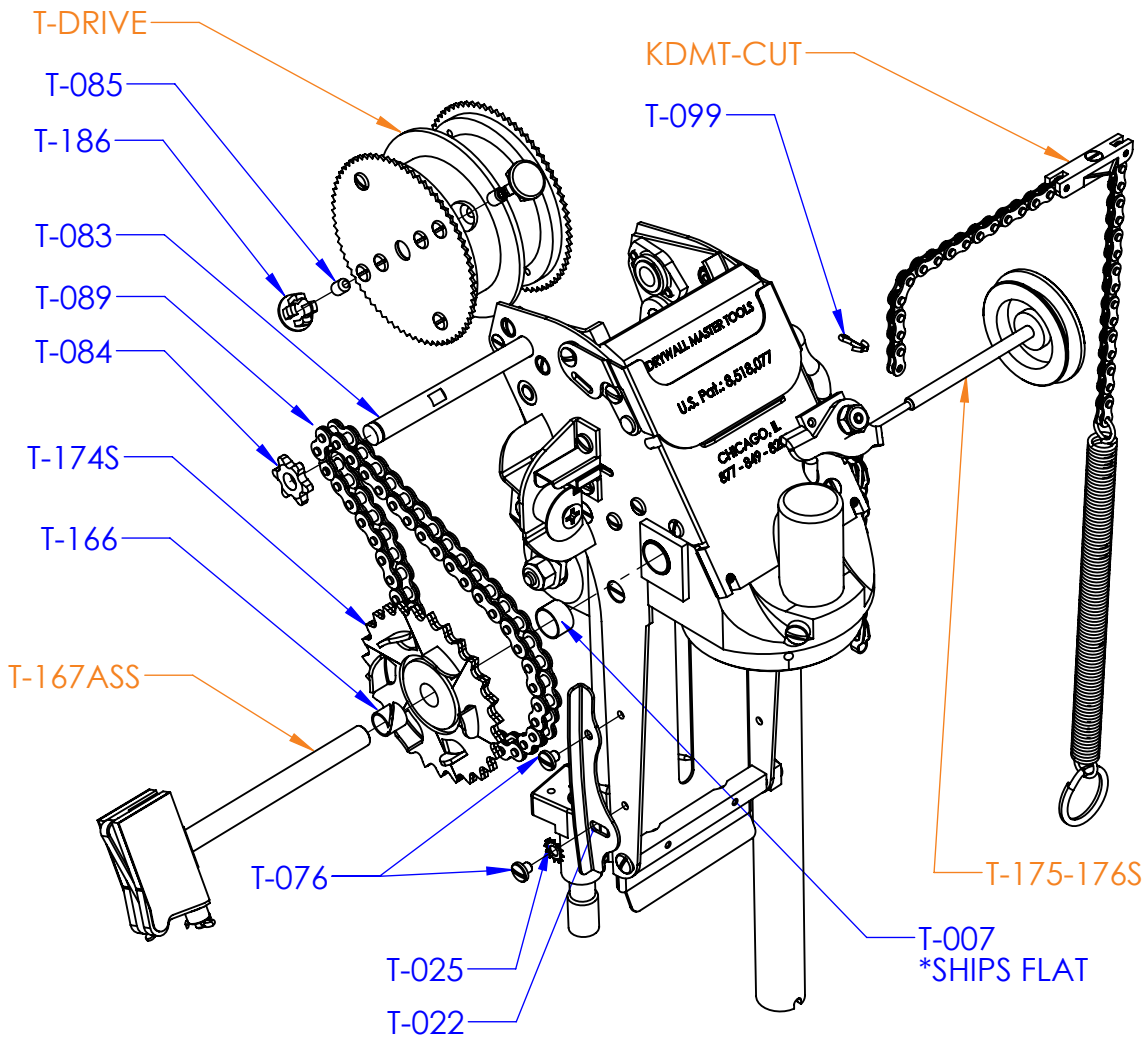

T-175-176S DETAIL

T-167ASS DETAIL

KDMT-CUT DETAIL

T-DRIVE DETAIL

01 DMTT

PG 1/7

T-CREASER

T-063

T-044

T-195

12FF-25

T-003

T-047

T-CREASER DETAIL

T-043

T-003

T-051

T-055

T-179

T-056

T-058L

T-179

T-052S

T-057

T-053

01DMTT

PG 2/7

KDMT-FV DETAIL

KDMT-GO DETAIL

Parts in red are included in kit.

T-149DMTZ DETAIL
EASY OFF COVER PLATE KIT

T-149ASSY DETAIL
COVER PLATE ASSEMBLY