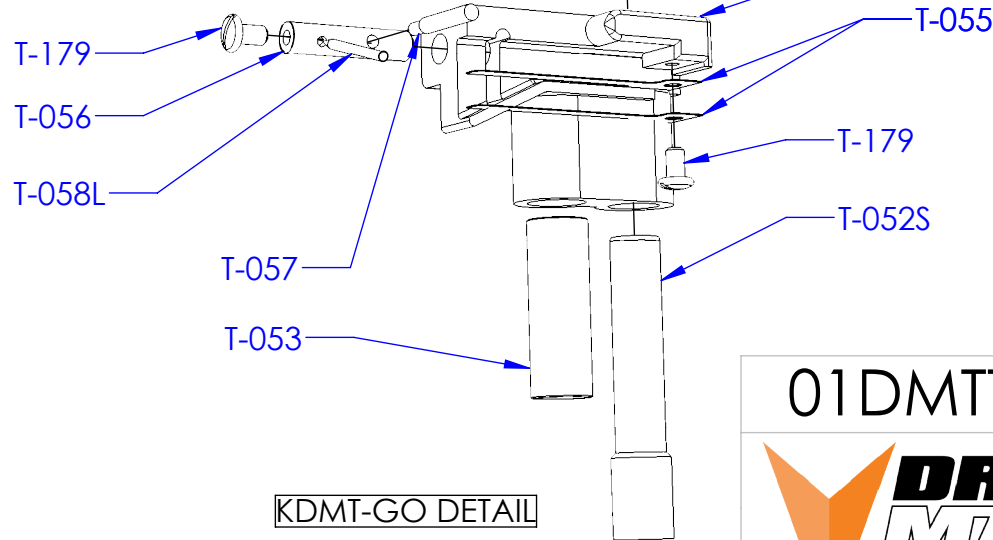

T-053

01DMTT

PG 2/7

KDMT-FV DETAIL

KDMT-GO DETAIL

Parts in red are included in kit.

T-149DMTZ DETAIL
EASY OFF COVER PLATE KIT

T-149ASSY DETAIL
COVER PLATE ASSEMBLY